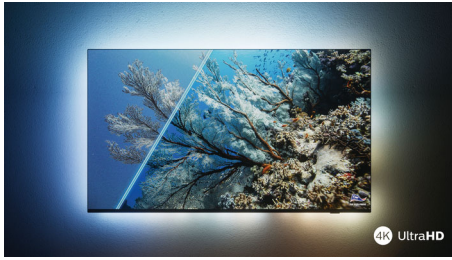

4K UHD LED Smart TV

Major HDR formats supported Dolby Vision and Dolby Atmos, 139 cm (55") SAPHI smart TV, Pixel Precise Ultra HD

Highlights

4K UHD LED TV

Love everything you watch on this 4K UHD LED TV. Philips Pixel Precise Ultra HD engine optimizes picture quality to deliver sharp images, rich colors, and smooth motion. You get the best possible viewing experience every time.

Slim, attractive design.

Looking for a TV that fits with your room? The virtually bezel-free screen of this 4K smart TV goes with just about any interior, and the slim

silver feet make it seem as if the screen is floating. Our packaging and inserts use recycled cardboard and paper.