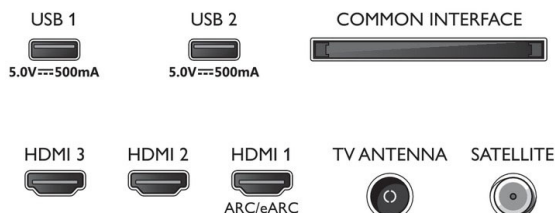

Multimedia Applications

- Video Playback Formats: Containers: AVI, MKV, H264/MPEG-4 AVC, MPEG-1, MPEG-2, MPEG-4, HEVC (H.265), VP9, AV1
- Subtitles Formats Support: .SML, .SRT, .SUB, .TXT, .ASS, .SSA
- Music Playback Formats: AAC, MP3, WAV, WMA (v2 up to v9.2), WMA-PRO (v9 and v10), FLAC
- Picture Playback Formats: JPEG, BMP, GIF, PNG, 360 photo, HEIF

Design

- Colors of TV: Mid silver bezel
- Stand design: Mid silver sticks

Dimensions

- Box dimensions (W x H x D): 1360.0 x 840.0 x 160.0 mm
- Set dimensions (W x H x D): 1226.8 x 712.8 x 85.3 mm
- Set dimensions with stand (W x H x D): 1226.8 x 739.8 x 246.8 mm
- Stand dimensions (W x H x D): 808.0 x 28.0 x 245.3 mm
- Product weight: 10.6 kg
- Product weight (+stand): 10.7 kg

55PUS7657/12

- Weight incl. Packaging: 14.2 kg
- Stand height to TV bottom edge: 28.0 mm
- Distance between 2 stands: 808.0 mm
- Wall mount compatible: 200 x 100 mm

Accessories

- Included accessories: Remote Control, 2 x AAA Batteries, Power cord, Quick start guide, Legal and safety brochure, Table top stand

EU Energy card

- EPREL registration numbers: 1205367
- Energy class for SDR: F
- On mode power demand for SDR: 76 Kwh/1000h
- Energy class for HDR: G
- On mode power demand for HDR: 128 Kwh/1000h
- Networked standby mode: <2.0 W
- Off mode power consumption: n.a.
- Panel technology used: LED LCD

Connections

Side

Rear

Issue date 2023-02-02

Version: 7.1.1

12 NC: 8670 001 82559
EAN: 87 18863 03469 9

© 2023 Koninklijke Philips N.V.
All Rights reserved.

Specifications are subject to change without notice.
Trademarks are the property of Koninklijke Philips N.V.
or their respective owners.

www.philips.com

- EPG and actual visibility (up to 8 days) is country and operator dependent.
- The TV supports DVB reception for 'Free to air' broadcast. Specific DVB operators may not be supported. An up to date list can be found in the FAQ section of the Philips support website. For some operators Conditional Access and subscription are required. Contact your operator for more information.
- Philips TV Remote app and related functionalities vary per TV model, operator, and country, as well as smart device model and OS. For more details please visit: www.philips.com/TVRemoteapp.
- Smart TV app offerings vary per TV model and country. For more details please visit: www.philips.com/smrttv.
- This television contains lead only in certain parts or components where no technology alternatives exist in accordance with existing exemption clauses under the RoHS Directive.
- Amazon Prime is available in selected languages and countries.
- Netflix subscription required. Subject to terms at <https://www.netflix.com>
- Rakuten TV is available in selected languages and countries.